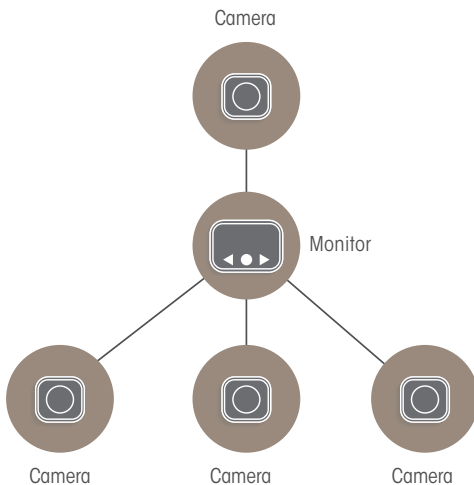

Example of the system structure

Our vision ... is safety!