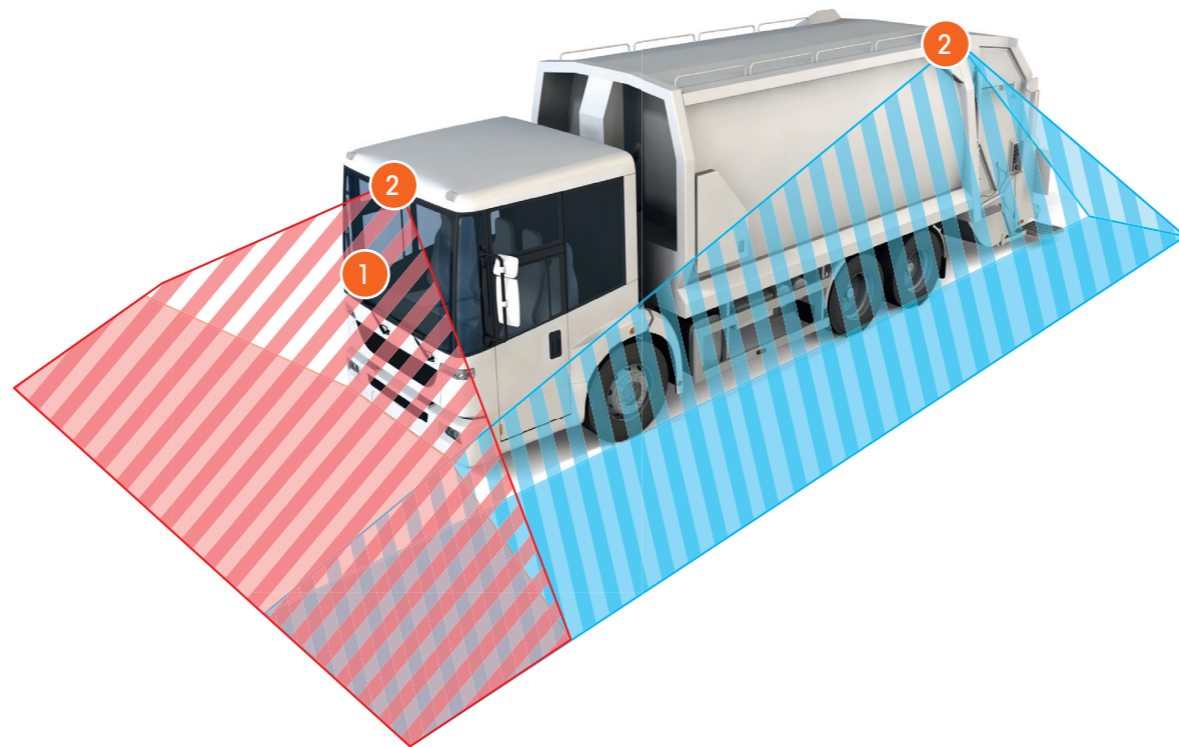

### Everything in view at a glance.

MEKRA's surround view system provides 360° vision by combining our extremely rugged cameras, which have been tried and tested for years, with a new generation of monitors. It is up to the driver to configure the display of the individual camera images manually or to have this done automatically by using the vehicle's signals as triggers. This provides optimum visibility in critical areas for the respective driving or work tasks at hand: rear view camera, a combination of side and rear view cameras, or complete surround view.

In order to merge the camera images, the system does not have to rely on a control unit that requires calibration during initial installation. Furthermore, no new "blind spots" are created when dealing with complex machine configurations.

### Example of the system structure

Our vision ... is safety!

### Surround View Monitor

By using the Surround View Monitor, an all-round view can be provided. During the right turn process, the side camera is displayed in full screen.