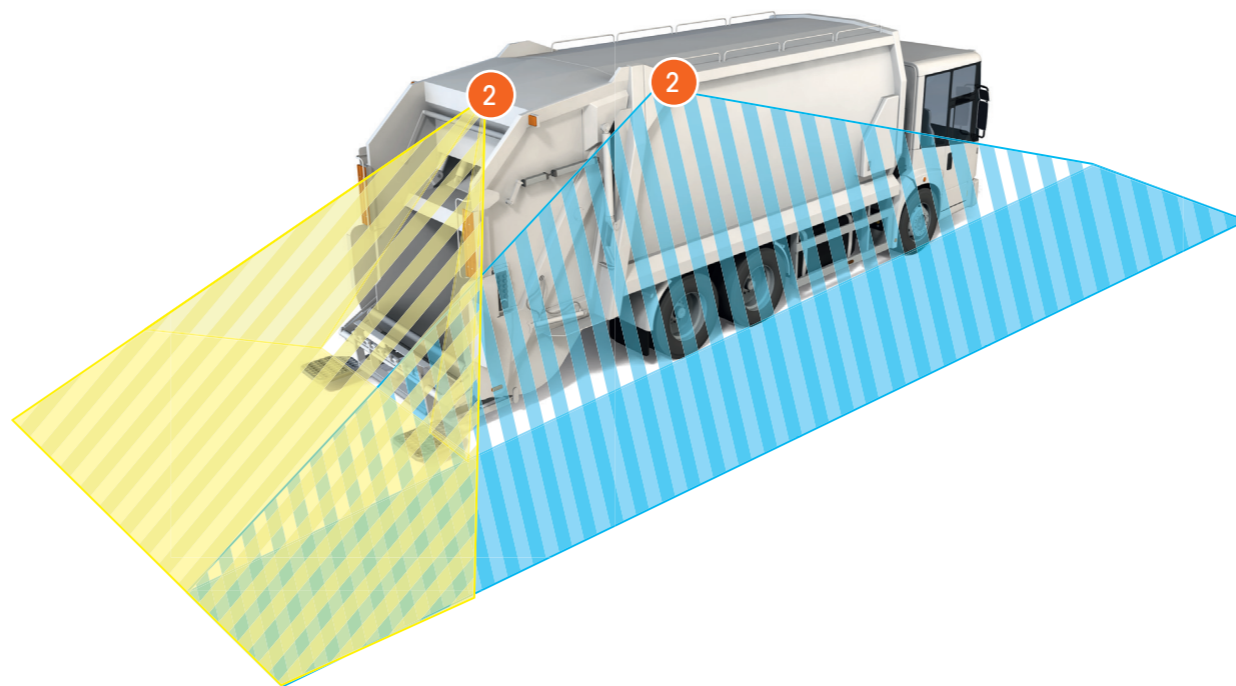

### Everything in view at a glance.

MEKRA's surround view system provides 360° vision by combining our extremely rugged cameras, which have been tried and tested for years, with a new generation of monitors. It is up to the driver to configure the display of the individual camera images manually or to have this done automatically by using the vehicle's signals as triggers. This provides optimum visibility in critical areas for the respective driving or work tasks at hand: rear view camera, a combination of side and rear view cameras, or complete surround view.

In order to merge the camera images, the system does not have to rely on a control unit that requires calibration during initial installation. Furthermore, no new "blind spots" are created when dealing with complex machine configurations.

### Example of the system structure

Our vision ... is safety!

### Surround View Monitor

By using the Surround View Monitor, an all-round view can be provided. During the right turn process, the side camera is displayed in full screen.